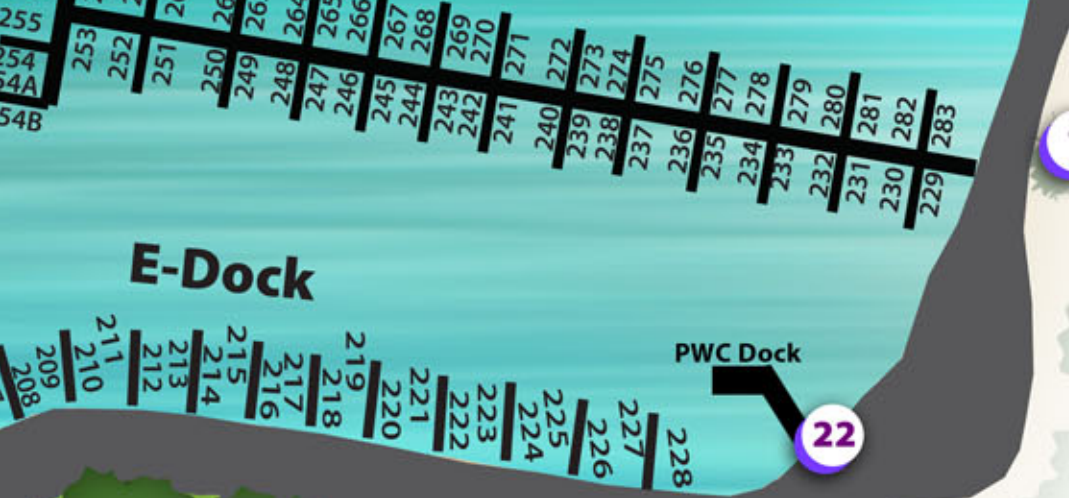

A-Dock

B-Dock

C-Dock

D-Dock

G-Dock

F-Dock

E-Dock

22170 Great Oak Landing Rd.
 Chestertown, MD 21620
 410-778-5007
 Fax: 410-778-4980

Marina Services & Amenities

1. Ship store/Check-in
2. Lodge entrance
3. Pool & hot tub
4. Tennis court
5. A & B Bath house
6. E Dock bath house
 - Chesapeake Marine Services
 - Laundry facility
7. F&G bath house
8. Trailer storage
9. Jellyfish Joel's
10. Fuel dock
11. Golf course
12. Conference area
13. Entrance gate/Parking
14. Picnic area
15. Restaurant
16. Indoor banquet area
17. Outdoor banquet area
18. Beach area
19. Yacht sales
20. 50-ton travel lift
21. Service Dept.
22. Boat Ramp