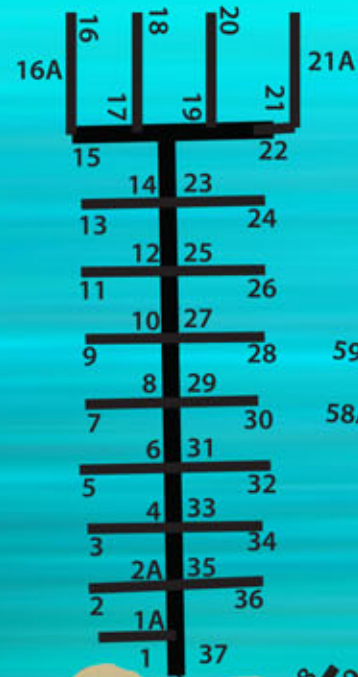

A-Dock

B-Dock

C-Dock

D-Dock

G-Dock

F-Dock

E-Dock

22170 Great Oak Landing Rd.
 Chestertown, MD 21620
 410-778-5007
 Fax: 410-778-4980

Marina Services & Amenities

1. Ship store/Check-in
2. Lodge entrance
3. Pool & hot tub
4. Tennis court
5. A & B Bath house
6. E Dock bath house
 - Chesapeake Marine Services
 - Laundry facility
7. F&G bath house
8. Trailer storage
9. Jellyfish Joel's
10. Fuel dock
11. Golf course
12. Conference area
13. Entrance gate/Parking
14. Picnic area
15. Restaurant
16. Indoor banquet area
17. Outdoor banquet area
18. Beach area
19. Yacht sales
20. 50-ton travel lift
21. Service Dept.
22. Boat Ramp