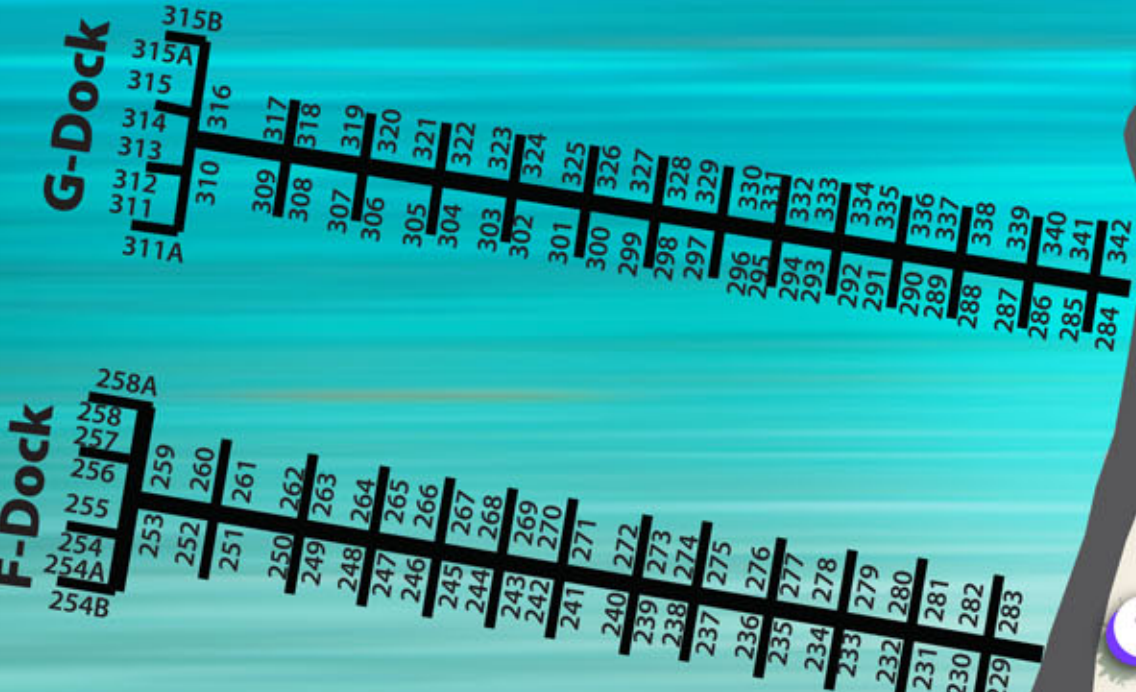

A-Dock

B-Dock

C-Dock

D-Dock

G-Dock

F-Dock

E-Dock

LIFT

PWC Dock

22170 Great Oak Landing Rd.
Chestertown, MD 21620
410-778-5007
Fax: 410-778-4980

Marina Services & Amenities

1. Ship store/Check-in
2. Lodge entrance
3. Pool & hot tub
4. Tennis court
5. A & B Bath house
6. E Dock bath house
- Chesapeake Marine Services
- Laundry facility
7. F&G bath house
8. Trailer storage
9. Jellyfish Joel's
10. Fuel dock
11. Golf course
12. Conference area
13. Entrance gate/Parking
14. Picnic area
15. Restaurant
16. Indoor banquet area
17. Outdoor banquet area
18. Beach area
19. Yacht sales
20. 50-ton travel lift
21. Service Dept.
22. Boat Ramp