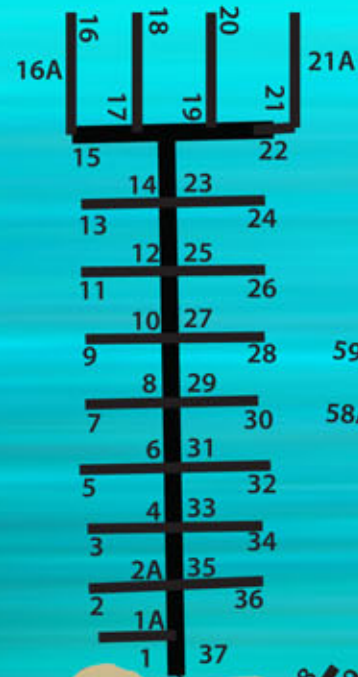

A-Dock

B-Dock

C-Dock

D-Dock

G-Dock

F-Dock

E-Dock

LIFT

PWC Dock

22170 Great Oak Landing Rd.
Chestertown, MD 21620
410-778-5007
Fax: 410-778-4980

Marina Services & Amenities

1. Ship store/Check-in
2. Lodge entrance
3. Pool & hot tub
4. Tennis court
5. A & B Bath house
6. E Dock bath house
- Chesapeake Marine Services
- Laundry facility
7. F&G bath house
8. Trailer storage
9. Jellyfish Joel's
10. Fuel dock
11. Golf course
12. Conference area
13. Entrance gate/Parking
14. Picnic area
15. Restaurant
16. Indoor banquet area
17. Outdoor banquet area
18. Beach area
19. Yacht sales
20. 50-ton travel lift
21. Service Dept.
22. Boat Ramp